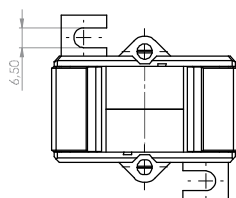

## ASK 31.3 2U

Plug-in current transformer, secondary reconnectable

Bus bar 1            30 x 10 mm  
 Bus bar 2            2 x 20 x 10 mm  
 Round conductor    26 mm  
 Transformer width   61 mm  
 Height                75,5 mm  
 Depth                 48 mm